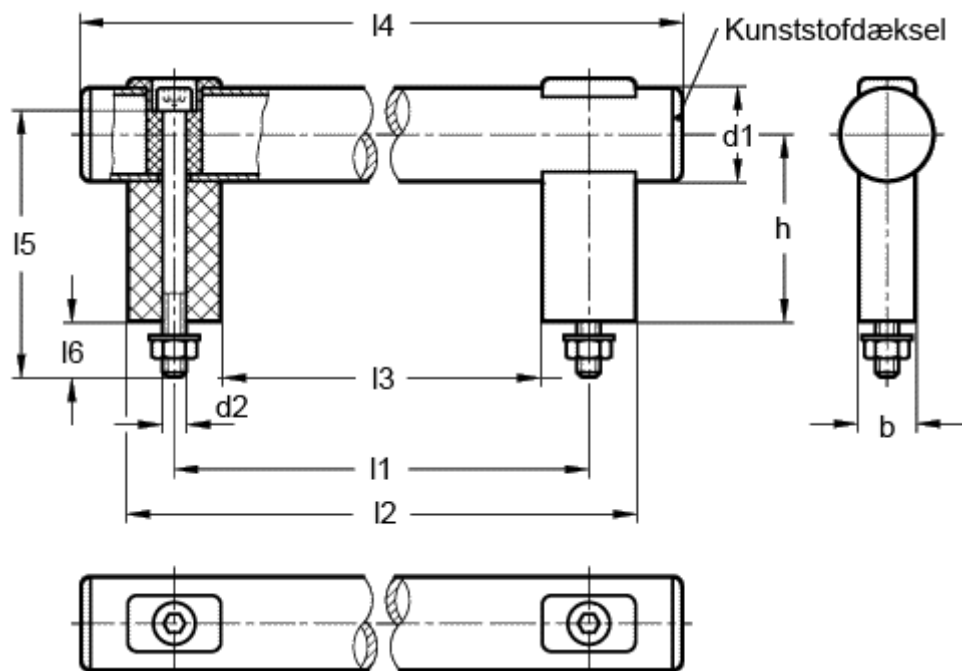

Article number: 20172400

Description: E+G Handle GN 666.1-30-M8-400-SW

## Measures

b = 18	15 = 85
d1 = 30	16 = 17
d2 = M8	
h = 60	
11 = 400	
12 = 430	
13 = 370	
14 = 465	